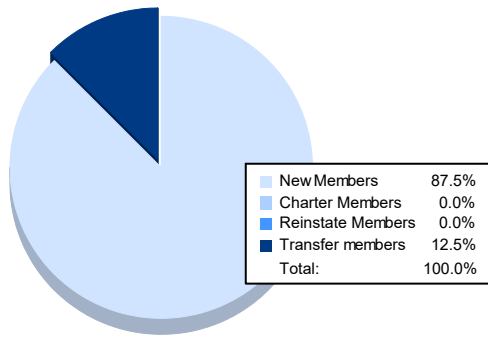

Year	New Clubs	Dropped Clubs	Gain/ Loss Clubs	New Members	Charter Members	Reinstate Members	Transfer Members	Total Member Added	Total Members Dropped	Gain/ Loss Members
2017-2018	0	2	-2	81	1	5	12	99	179	-80
2018-2019	0	0	0	83	1	3	3	90	139	-49
2019-2020	0	0	0	31	0	3	1	35	112	-77
2020-2021	0	5	-5	70	6	3	23	102	170	-68
2021-2022	0	1	-1	63	0	0	9	72	128	-56
<b>Average</b>	<b>0</b>	<b>2</b>	<b>-2</b>	<b>66</b>	<b>2</b>	<b>3</b>	<b>10</b>	<b>80</b>	<b>146</b>	<b>-66</b>

### Membership Composition June 2022 Cumulative